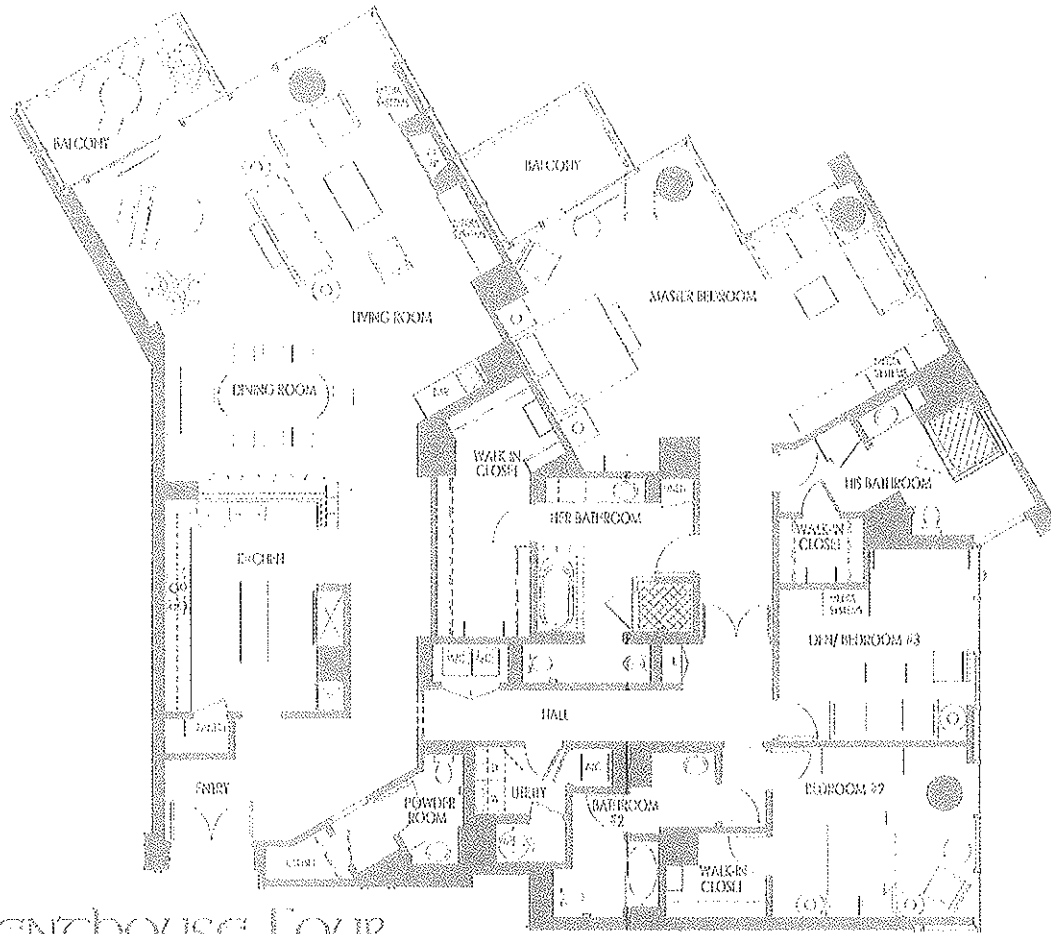

COVE

MARINA DEL REY

PENTHOUSE FOUR

2 Bedrooms, Den, 3 1/2 Bathrooms
Approximately 3,386 Square Feet